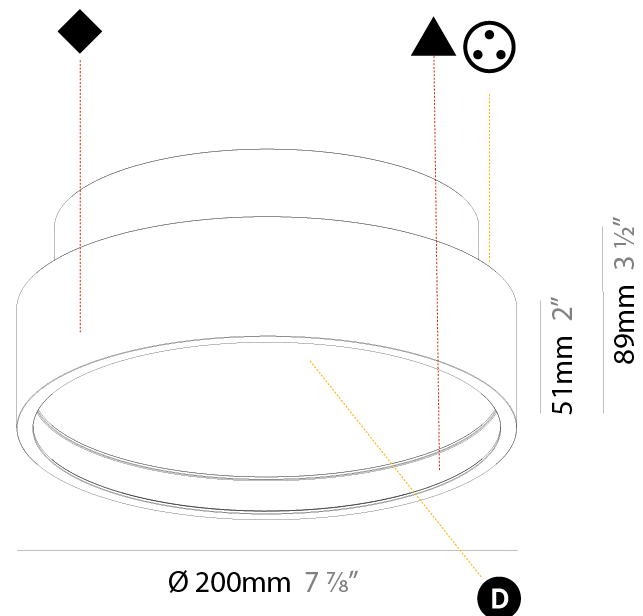

GENERAL

Series: Sign Diva
Subseries: Sign Diva Korona
Brand: Prolicht
Division: Architectural
Mounting Type: Surface
Mounting Location: Ceiling
Subcategory: Ambient

PHYSICAL

Shape: Round
Diameter (mm): 200
Diameter (in): 7 7/8
Height (mm): 89
Height (in): 3 1/2
Light Distribution: Direct / Indirect
Weight (kg): 1.261
Weight (lbs): 2.78
Diffuser: Direct - PMMA - Opal/Micro-Prism/Sparkling Secret/Vintage Industrial / Indirect - White/Yellow/Orange/Red/Blue/Green
Fixture Finish: SSR / BKV / CWI / CRY / HAB / UFT / ITA / RUA / FTG / MYG / LOD / PUS / FRO / FUP / KIA / POP / BLS / SPG / MEY / GOH / GUM / CHC / COM / ABZ / JAG / OBR / MOS / ROR
Fixture Material: Extruded Aluminum / Steel

ELECTRICAL

Lamp Type: LED (Zhaga Standard)
Input Wattage (W): 12.1
Total Output Wattage (W): 11
Dimming: Tri-Mode (Non-Dimming and Phase Dimming (120Vac only) and 0-10V Dimming)
Driver Included: Yes
Driver Location: Integrated
Driver Type: Constant Current - Universal
Driver Class: Class 2
Input Voltage (V): 120 - 277
Constant Current (MA): 350

LED

Color Temperature (°K): 3000 / 3500 / 4000
Max. Delivered Lumen (lm): 1100 / 1117 / 1140
CRI: >90 CRI
Lamp Life (hrs): 50000

OPTICAL

RATINGS AND CERTIFICATIONS

Certified By: Certified for North American Standards
IP rating: IP20

PROJECT
TYPE
SPECIFIER
QUANTITY
DATE