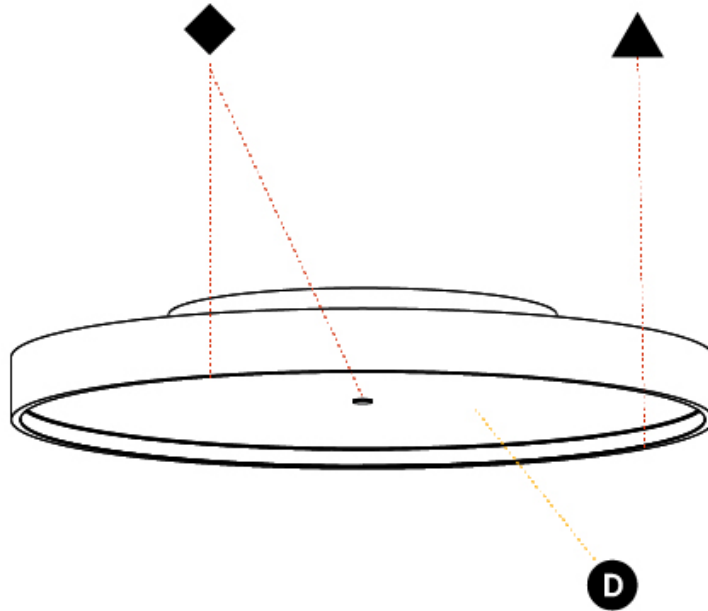

SIGN DIVA KORONA SURFACE

A3D102-

PROJECT

TYPE

SPECIFIER

QUANTITY

DATE