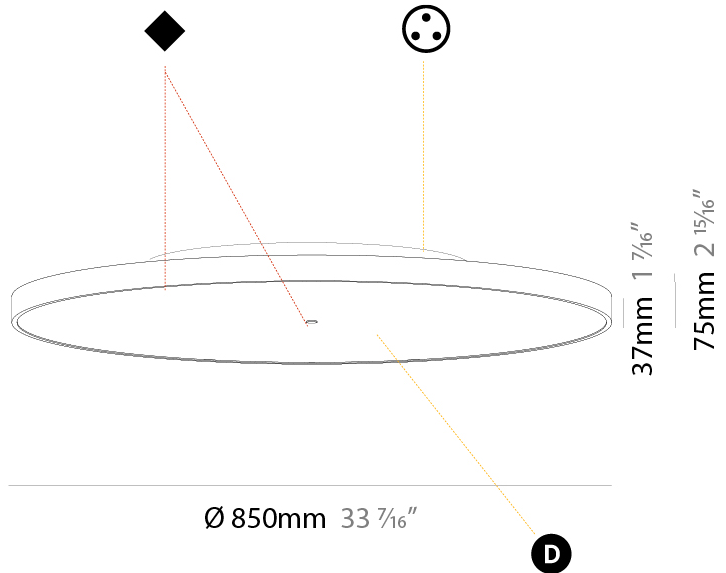

GENERAL

Series: Sign Diva
Subseries: Sign Diva
Brand: Prolicht
Division: Architectural
Mounting Type: Surface
Mounting Location: Ceiling
Subcategory: Ambient

PHYSICAL

Shape: Round
Diameter (mm): 850
Diameter (in): 33 ⁷/₁₆
Height (mm): 75
Height (in): 2 ¹⁵/₁₆
Light Distribution: Direct / Indirect
Weight (kg): 12.906
Weight (lbs): 28.453
Diffuser: Direct - PMMA - Opal/Micro-Prism/Sparkling Secret/Vintage Industrial with Shine Ring / Indirect - White/Yellow/Orange/Red/Blue/Green
Fixture Finish: SSR / BKV / CWI / CRY / HAB / UFT / ITA / RUA / FTG / MYG / LOD / PUS / FRO / FUP / KIA / POP / BLS / SPG / MEY / GOH / GUM / CHC / COM / ABZ / JAG / OBR / MOS / ROR
Fixture Material: Extruded Aluminum / Steel

ELECTRICAL

Lamp Type: LED (Zhaga Standard)
Input Wattage (W): 96.8
Total Output Wattage (W): 76.8
Dimming: Tri-Mode (Non-Dimming and Phase Dimming (120Vac only) and 0-10V Dimming)
Driver Included: Yes
Driver Location: Integrated
Driver Type: Constant Current - Universal
Driver Class: Class 2
Input Voltage (V): 120 - 277
Constant Current (MA): 600

LED

Color Temperature (*K): 3000 / 3500 / 4000
Max. Delivered Lumen (lm): 11160 / 11388 / 11620
CRI: >90 CRI
Lamp Life (hrs): 50000

OPTICAL

RATINGS AND CERTIFICATIONS

Certified By: Certified for North American Standards
IP rating: IP20