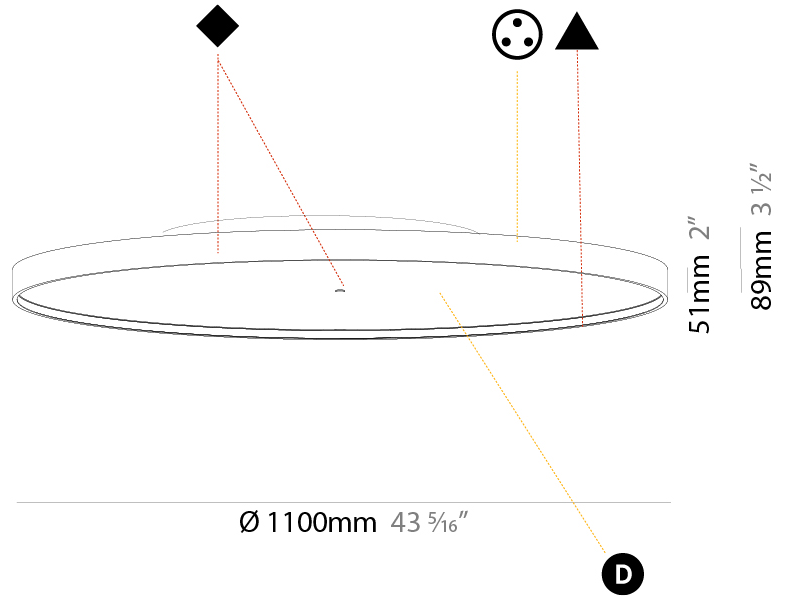

GENERAL

Series: Sign Diva
Subseries: Sign Diva Korona
Brand: Prolicht
Division: Architectural
Mounting Type: Surface
Mounting Location: Ceiling
Subcategory: Ambient

PHYSICAL

Shape: Round
Diameter (mm): 1100
Diameter (in): 43 ⁵/₁₆
Height (mm): 89
Height (in): 3 ¹/₂
Light Distribution: Direct / Indirect
Weight (kg): 18.901
Weight (lbs): 41.67
Diffuser: Direct - PMMA - Opal/Micro-Prism/Sparkling Secret/Vintage Industrial / Indirect - White/Yellow/Orange/Red/Blue/Green
Fixture Finish: SSR / BKV / CWI / CRY / HAB / UFT / ITA / RUA / FTG / MYG / LOD / PUS / FRO / FUP / KIA / POP / BLS / SPG / MEY / GOH / GUM / CHC / COM / ABZ / JAG / OBR / MOS / ROR
Fixture Material: Extruded Aluminum / Steel

ELECTRICAL

Lamp Type: LED (Zhaga Standard)
Input Wattage (W): 169.4
Total Output Wattage (W): 134
Dimming: Tri-Mode (Non-Dimming and Phase Dimming (120Vac only) and 0-10V Dimming)
Driver Included: Yes
Driver Location: Integrated
Driver Type: Constant Current - Universal
Driver Class: Class 2
Input Voltage (V): 120 - 277
Constant Current (MA): 600

LED

Color Temperature (°K): 3000 / 3500 / 4000
Max. Delivered Lumen (lm): 19520 / 19933 / 20340
CRI: >90 CRI
Lamp Life (hrs): 50000

OPTICAL

RATINGS AND CERTIFICATIONS

Certified By: Certified for North American Standards
IP rating: IP20